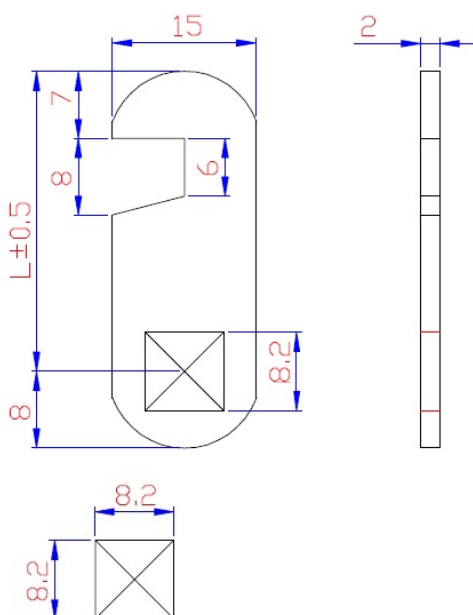

PRODUCT SHEET

Description:

Cam No. A09 F/1900 & 5250 Series, Straight Hook Cam C/E 40mm

Item number:

14.04.709-0

Units	Box	Carton	HS Code	Barcode
Pcs.	400	2000	8301600090	
5704866454261				

CODE	L
A07	25
A08	30
A09	40
A10	50